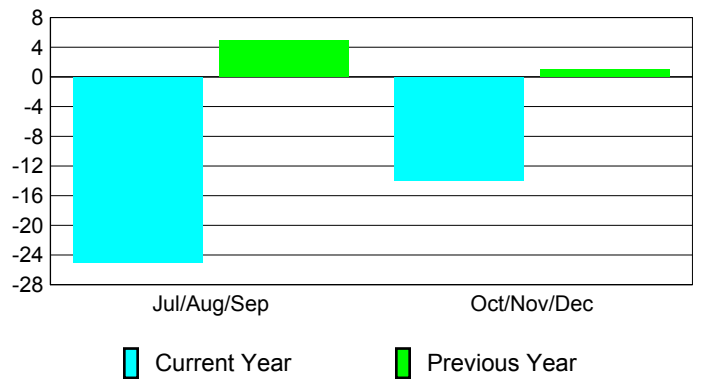

Comparison of Membership Gain/Loss

Current Year Compared to the Previous Year